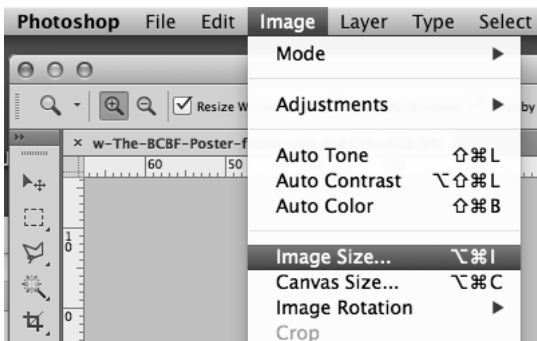

2 - Open the file you want to resize in your photo editing software, then in the image panel choose **Image Size**.