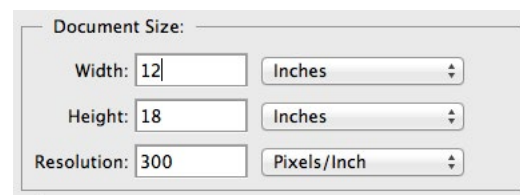

4 - Click ok. Then as you **Save** the file rename it to make it easier to find for your future use.

To see this year's winning poster and last year's entries visit our website:
www.BoulderCityBeerfest.com

Here are the frame sizes for each file:
BCBF Postcard = 4" x 6"
BCBF Rack Card = 4" x 9"
BCBF Rack Poster = 8" x 18"
BCBF Poster = 12" x 18"