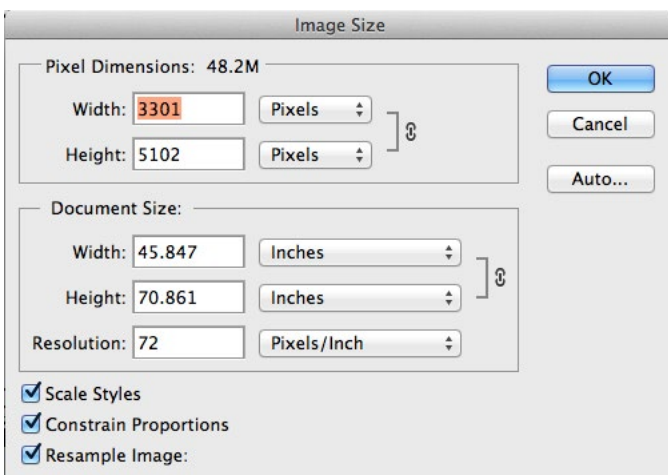

If you'd like to use the frames for your poster design at the printing resolution of **300dpi files** follow these steps...

1 - Download the files from the BCBF website to your desktop.

These files all start with a "w" as the first letter in the file's name.

Name w-The-BCBF-Poster-frame-.jpg
Kind JPEG image
Size 1.1 MB

2 - Open the file you want to resize in your photo editing software, then in the image panel choose **Image Size**.

3 - In the Image Size panel change the Resolution to 300 pixels per inch, and then **adjust the Width and Height** to match the size of each print piece.

Here are the frame sizes for each file:
BCBF Postcard = 4" x 6"
BCBF Rack Card = 4" x 9"
BCBF Rack Poster = 8" x 18"
BCBF Poster = 12" x 18"